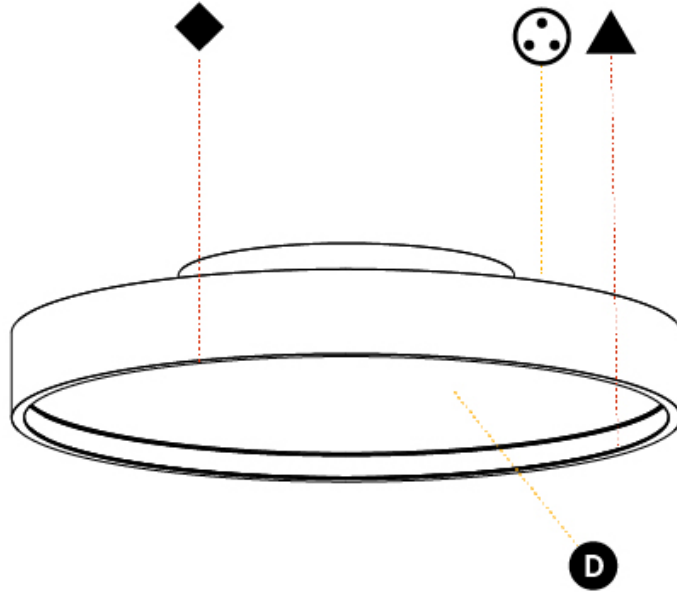

A3D096-

PROJECT _____

TYPE _____

SPECIFIER _____

QUANTITY _____

DATE _____