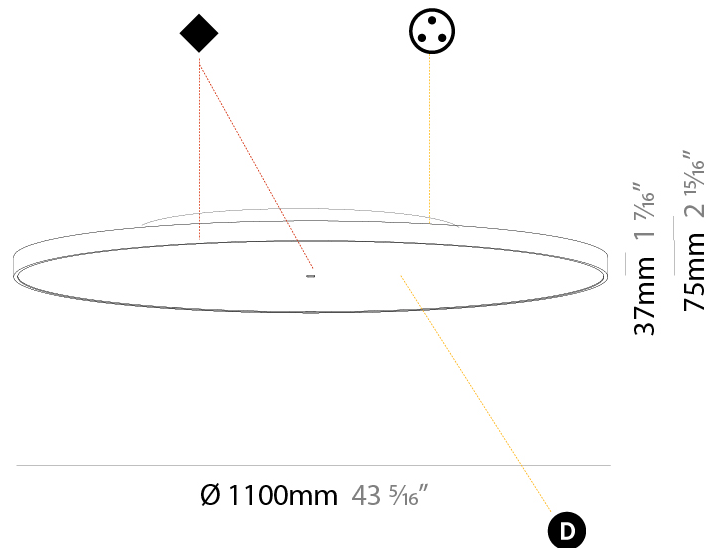

GENERAL

Series: Sign Diva
Subseries: Sign Diva
Brand: Prolicht
Division: Architectural
Mounting Type: Surface
Mounting Location: Ceiling
Subcategory: Ambient

PHYSICAL

Shape: Round
Diameter (mm): 1100
Diameter (in): 43 ⁵/₁₆
Height (mm): 75
Height (in): 2 ¹⁵/₁₆
Light Distribution: Direct / Indirect
Weight (kg): 18.39
Weight (lbs): 40.54
Diffuser: Direct - PMMA - Opal/Micro-Prism/Sparkling Secret/Vintage Industrial with Shine Ring / Indirect - White/Yellow/Orange/Red/Blue/Green
Fixture Finish: SSR / BKV / CWI / CRY / HAB / UFT / ITA / RUA / FTG / MYG / LOD / PUS / FRO / FUP / KIA / POP / BLS / SPG / MEY / GOH / GUM / CHC / COM / ABZ / JAG / OBR / MOS / ROR
Fixture Material: Extruded Aluminum / Steel

ELECTRICAL

Lamp Type: LED (Zhaga Standard)
Input Wattage (W): 169.4
Total Output Wattage (W): 134
Dimming: Tri-Mode (Non-Dimming and Phase Dimming (120Vac only) and 0-10V Dimming)
Driver Included: Yes
Driver Location: Integrated
Driver Type: Constant Current - Universal
Driver Class: Class 2
Input Voltage (V): 120 - 277
Constant Current (MA): 600

LED

Color Temperature (°K): 3000 / 3500 / 4000
Max. Delivered Lumen (lm): 19520 / 19933 / 20340
CRI: >90 CRI
Lamp Life (hrs): 50000

OPTICAL

RATINGS AND CERTIFICATIONS

Certified By: Certified for North American Standards
IP rating: IP20