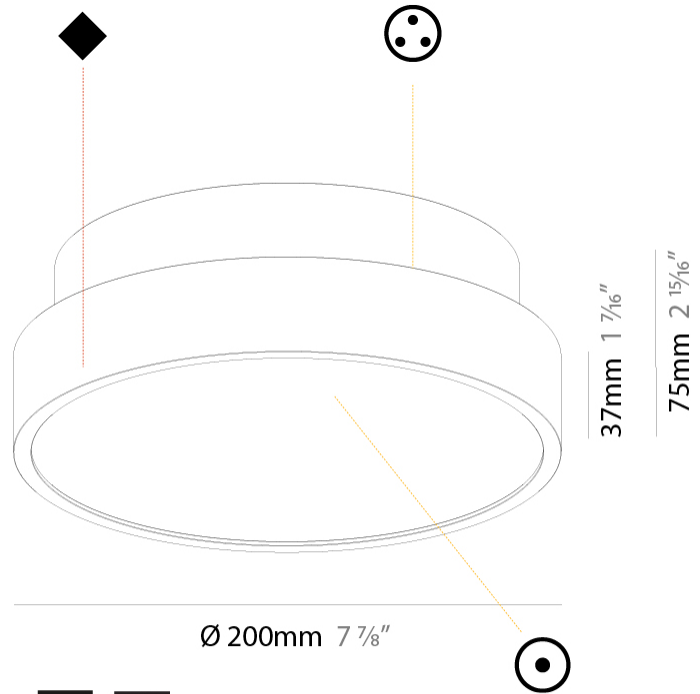

GENERAL

Series: Sign Diva
Subseries: Sign Diva
Brand: Prolicht
Division: Architectural
Mounting Type: Surface
Mounting Location: Ceiling
Subcategory: Ambient

PHYSICAL

Shape: Round
Diameter (mm): 200
Diameter (in): 7 7/8
Height (mm): 75
Height (in): 2 15/16
Light Distribution: Direct / Indirect
Weight (kg): 1.12
Weight (lbs): 2.469
Diffuser: Direct - PMMA - Opal/Micro-Prism/Sparkling Secret/Vintage Industrial with Shine Ring / Indirect - White/Yellow/Orange/Red/Blue/Green
Fixture Finish: SSR / BKV / CWI / CRY / HAB / UFT / ITA / RUA / FTG / MYG / LOD / PUS / FRO / FUP / KIA / POP / BLS / SPG / MEY / GOH / GUM / CHC / COM / ABZ / JAG / OBR / MOS / ROR
Fixture Material: Extruded Aluminum / Steel

ELECTRICAL

Lamp Type: LED (Zhaga Standard)
Input Wattage (W): 12.1
Total Output Wattage (W): 11
Dimming: Tri-Mode (Non-Dimming and Phase Dimming (120Vac only) and 0-10V Dimming)
Driver Included: Yes
Driver Location: Integrated
Driver Type: Constant Current - Universal
Driver Class: Class 2
Input Voltage (V): 120 - 277
Constant Current (MA): 350

LED

Color Temperature (°K): 3000 / 3500 / 4000
Max. Delivered Lumen (lm): 1100 / 1117 / 1140
CRI: >90 CRI
Lamp Life (hrs): 50000

OPTICAL

RATINGS AND CERTIFICATIONS

Certified By: Certified for North American Standards
IP rating: IP20